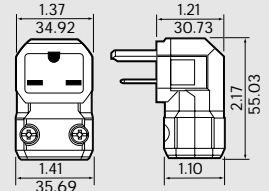

Connectors

Mold Stress Relief: 70°C for 7 hours
Dielectric: 1500 Volts for 1 minute
Overload: 1 1/2 times rated current for 250 plug insertions
Temperature: 4 hours at rated current (30°C maximum temperature rise)
Insulation Resistance: Minimum at 100 megohms with application of 500 Volts
Mechanical Shock: Hospital Grade Devices Only: Dropped from a height of 45" 1300 times
Impact Resistance: 2" diameter 10 lb weight dropped from 18" for Hospital Grade Devices only
Crush: 75 lbs for 1 minute; Hospital Grade Devices: 500 lbs for 1 minute
Strain Relief: 30 lbs for 1 minute static; Rotary 10 lbs for 2 hours; Abrupt plug removal for Hospital Grade Devices only
Ground Contact Temperature: 1 hour at 25A (30° C maximum temperature rising)
Ground Contact Resistance Test: 22 A Test Current - Total resistance shall not exceed .010 ohms
Ground Contact Overstress Test Series Performed

Listed to UL File # E13399, CSA File # LR406 Meets UL and CSA requirements, and NOM standards

5256-VY

15656-VA

5259-VY

Ordering Information

Cat. No.	NEMA Configuration	Rating	Description
5256-VY 5256-VYM 5256-VB 5256-VBM 5256-VGY 5256-VA 8256-V	5-15 P	15 Amp, 125 Volt	Plug, Yellow Plug, Yellow, Bulk Plug, Black Plug, Black, Bulk Plug, Grey Angle Plug, Yellow Hospital Grade Plug, White
5259-VY 5259-VYM 5259-VB 5259-VBM 5259-VGY 8259-V	5-15R	15 Amp, 125 Volt	Connector, Yellow Connector, Yellow, Bulk Connector, Black Connector, Black, Bulk Connector, Gray Hospital Grade Connector, White
15656-VY 15656-VA 8656-V	6-15P	15 Amp, 250 Volt	Plug, Yellow Angle Plug, Yellow Hospital Grade Plug, White
15659-VY 8659-V	6-15R	15 Amp, 250 Volt	Connector, Yellow Hospital Grade Connector, White

Cat. No.	NEMA Configuration	Rating	Description
5356-VY 5356-VYM 5356-VB 5356-VBM 5356-VA 8356-V	5-20P	20 Amp, 125 Volt	Plug, Yellow Plug, Yellow, Bulk Plug, Black Plug, Black, Bulk Angle Plug, Yellow Hospital Grade Plug, White
5359-VY 5359-VYM 5359-VB 5359-VBM 8359-V	5-20R	20 Amp, 125 Volt	Connector, Yellow Connector, Yellow, Black Connector, Black Connector, Black, Bulk Hospital Grade Connector, White
5456-VY 5456-VA 8456-V	6-20P	20 Amp, 250 Volt	Plug, Yellow Angle Plug, Yellow Hospital Grade Plug, White
5459-VY 8459-V	6-20R	20 Amp, 250 Volt	Connector, Yellow Hospital Grade Connector, White
5359-CVY	5-20R	20 Amp, 125 Volt	Connector Canadian Version, Yellow
5459-CVY	6-20R	20 Amp, 250 Volt	Connector, Canadian Version, Yellow