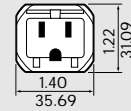

Connectors

Mold Stress Relief: 70°C for 7 hours
Dielectric: 1500 Volts for 1 minute
Overload: 1 1/2 times rated current for 250 plug insertions
Temperature: 4 hours at rated current (30°C maximum temperature rise)
Insulation Resistance: Minimum at 100 megohms with application of 500 Volts
Mechanical Shock: Hospital Grade Devices Only: Dropped from a height of 45" 1300 times
Impact Resistance: 2" diameter 10 lb weight dropped from 18" for Hospital Grade Devices only
Crush: 75 lbs for 1 minute; Hospital Grade Devices: 500 lbs for 1 minute
Strain Relief: 30 lbs for 1 minute static; Rotary 10 lbs for 2 hours; Abrupt plug removal for Hospital Grade Devices only
Ground Contact Temperature: 1 hour at 25A (30° C maximum temperature rising)
Ground Contact Resistance Test: 22 A Test Current - Total resistance shall not exceed .010 ohms
Ground Contact Overstress Test Series Performed

Listed to UL File # E13399, CSA File # LR406 Meets UL and CSA requirements, and NOM standards

5256-VY