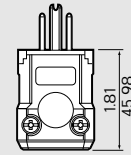

Connectors

Mold Stress Relief: 70°C for 7 hours
Dielectric: 1500 Volts for 1 minute
Overload: 1 1/2 times rated current for 250 plug insertions
Temperature: 4 hours at rated current (30°C maximum temperature rise)
Insulation Resistance: Minimum at 100 megohms with application of 500 Volts
Mechanical Shock: Hospital Grade Devices Only: Dropped from a height of 45" 1300 times
Impact Resistance: 2" diameter 10 lb weight dropped from 18" for Hospital Grade Devices only
Crush: 75 lbs for 1 minute; Hospital Grade Devices: 500 lbs for 1 minute
Strain Relief: 30 lbs for 1 minute static; Rotary 10 lbs for 2 hours; Abrupt plug removal for Hospital Grade Devices only
Ground Contact Temperature: 1 hour at 25A (30° C maximum temperature rising)
Ground Contact Resistance Test: 22 A Test Current - Total resistance shall not exceed .010 ohms
Ground Contact Overstress Test Series Performed

Listed to UL File # E13399, CSA File # LR406 Meets UL and CSA requirements, and NOM standards

5256-VY