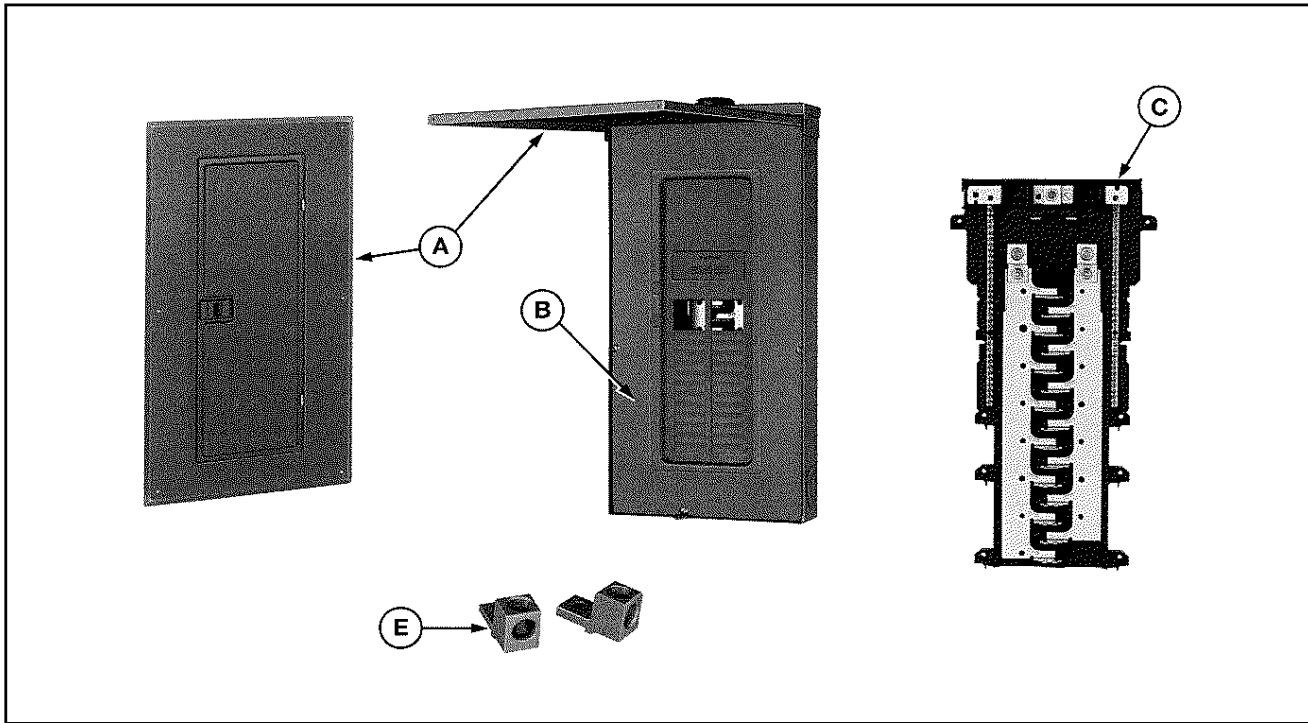

Homeline Load Centers Convertible Main Lugs

Series S01

Illustration Code		A	B	C	D	E	F
Catalog Number	Series	Cover or RB Door	Interior Trim	Interior Assembly	Neutral Assembly	Main Lugs	Neutral Bonding Hardware
HOM8-16L125C	S01	HOMC12UC	...	HOM8-16L125CI	N/A	QOL125	40283-458-50
HOM8-16L125TC	S01	HOMC12UC	...	HOM8-16L125TCI	N/A	QOL125	40283-458-50
HOM8-16L125RB	S01	40548-022-08	40565-035-01	HOM8-16L125RBI	N/A	QOL125	40283-458-50
HOM12L125C	S01	HOMC12UC	...	HOM12L125CI	N/A	QOL125	40283-458-50
HOM12L125RB	S01	40548-022-08	40565-035-01	HOM12L125RBI	N/A	QOL125	40283-458-50
HOM12-24L125TC	S01	HOMC12UC	...	HOM12-24L125TCI	N/A	QOL125	40283-458-50
HOM16-24L125C	S01	HOMC20U100C	...	HOM16-24L125CI	N/A	QOL125	40283-458-50
HOM20L125C	S01	HOMC20U100C	...	HOM20L125CI	N/A	QOL125	40283-458-50
HOM20L125RB	S01	40548-022-09	40565-116-01	HOM20L125RBI	N/A	QOL125	40283-458-50
HOM20-24L125TC	S01	HOMC20U100C	...	HOM20-24L125TCI	N/A	QOL125	40283-458-50
HOM24L125TC	S01	HOMC24UC	...	HOM24L125TCI	N/A	QOL125	40283-458-50
HOM30L150C	S01	HOMC30UC	...	HOM30L150CI	N/A	QOL225	40283-458-50
HOM12L200RB	S01	40548-022-03	40565-037-01	HOM12L200RBI	N/A	QOL225	40283-458-50
HOM30L200C	S01	HOMC30UC	...	HOM30L200CI	N/A	QOL225	40283-458-50
HOM30L200RB	S01	40548-022-07	40565-039-01	HOM30L200RBI	N/A	QOL225	40283-458-50
HOM30-40L200TC	S01	HOMC30UC	...	HOM30-40L200TCI	N/A	QOL225	40283-458-50
HOM40L200C	S01	HOMC40UC	...	HOM40L200CI	N/A	QOL225	40283-458-50
HOM40L200RB	S01	40563-055-50	40565-040-01	HOM40L200RBI	N/A	QOL225	40283-458-50
HOM42L225C	S01	HOMC42UC	...	HOM42L225CI	N/A	QOL225	40283-458-50

Indoor cover door hinge 40545-092-01

Indoor cover mounting screw (1/4") 40205-130-02

Indoor cover door latch:

Latch 40545-087-01

Latch spring 40545-088-01

RB trim mounting screw (1/2") 40205-130-01

RB door mounting screws 21427-171-61

Main breaker & main lugs keps nut 23427-020-01

N/A - not available

Replacement boxes are not available

DANGER: Hazard of electrical shock or burn. TURN OFF POWER supplying equipment before working inside. Replace all parts and close covers before energizing. Failure to follow these precautions can result in death or personal injury.