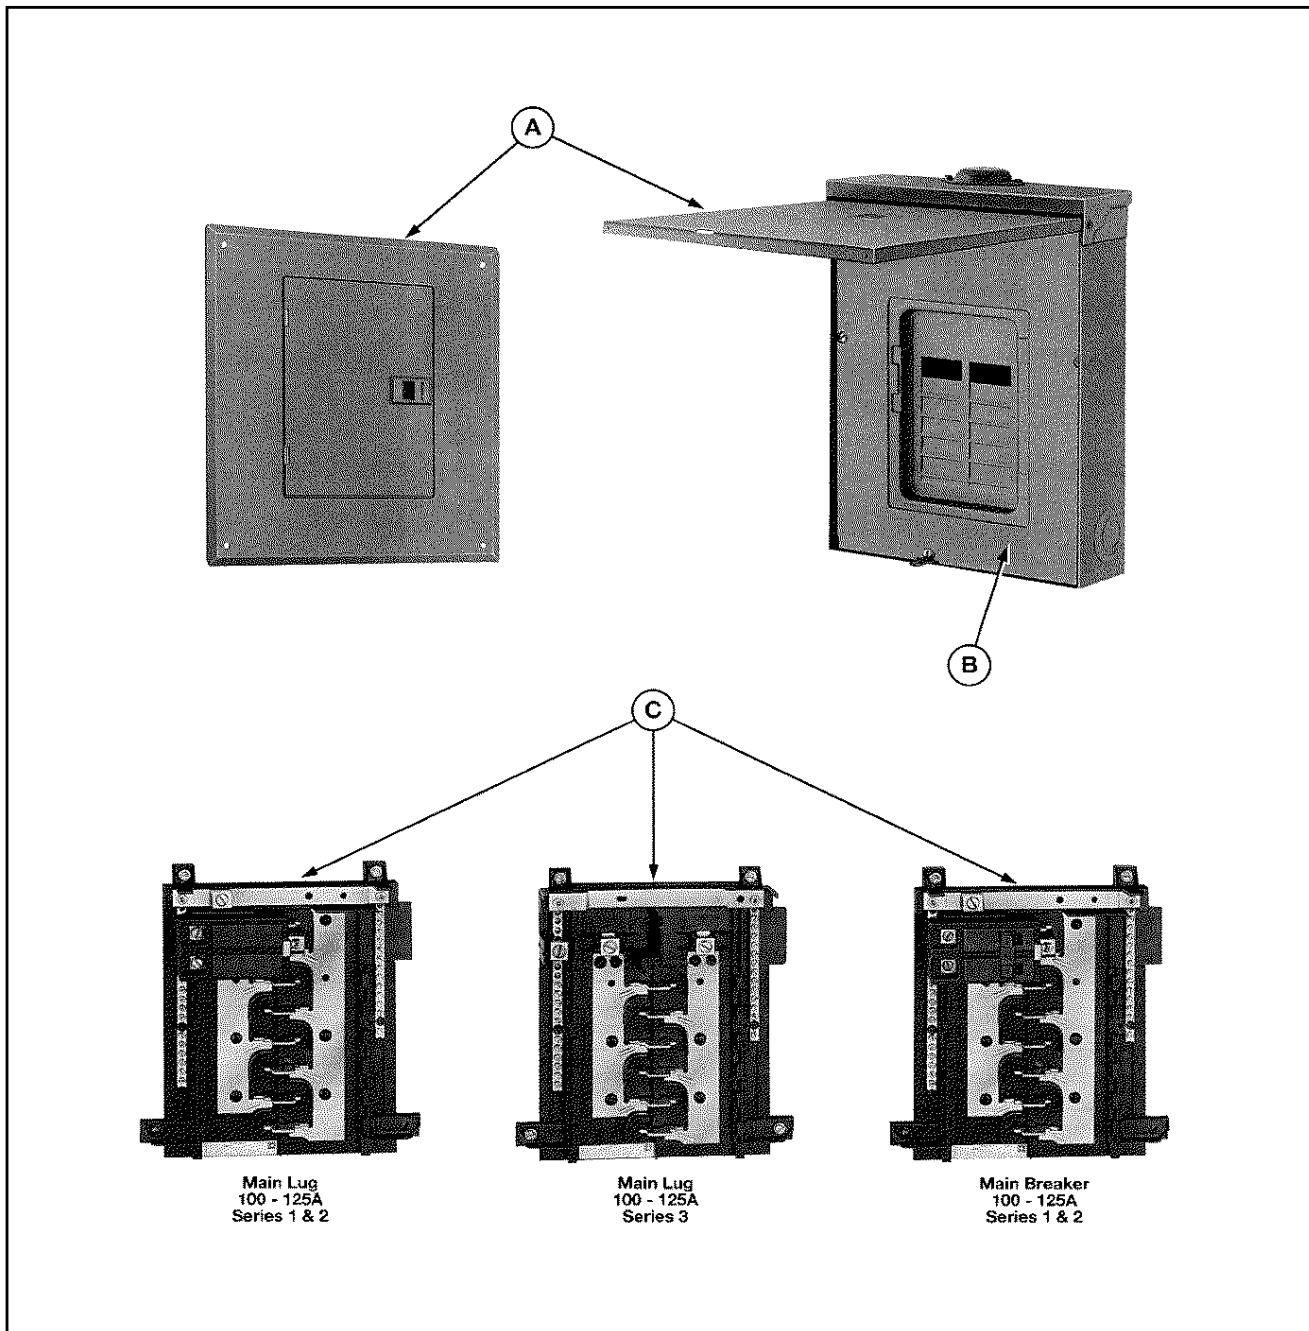

Homeline Load Centers Main Lugs And Main Breaker

DANGER: Hazard of electrical shock or burn. TURN OFF POWER supplying equipment before working inside. Replace all parts and close covers before energizing. Failure to follow these precautions can result in death or personal injury.

Homeline Load Centers Main Lugs And Main Breaker 100-125 Amp

Series 1, 2, and 3