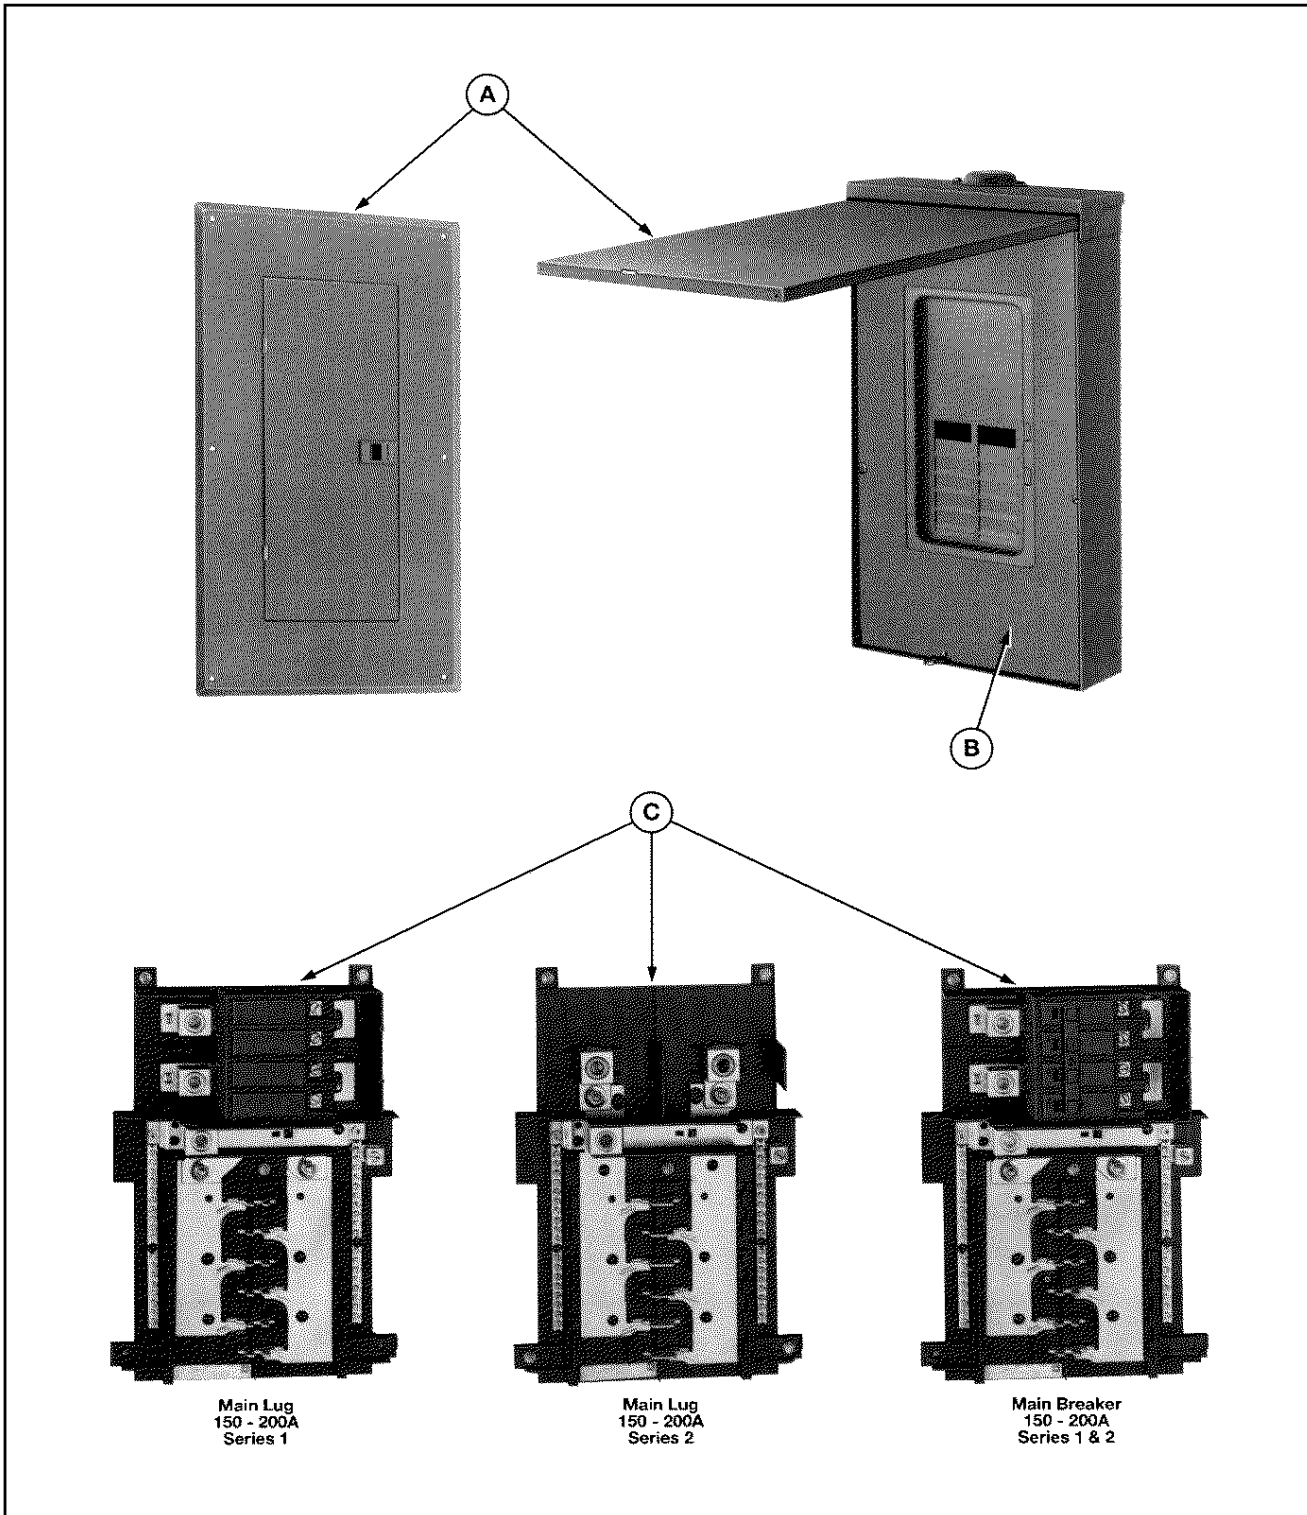

Homeline Load Centers Main Lugs And Main Breaker

DANGER: Hazard of electrical shock or burn. TURN OFF POWER supplying equipment before working inside. Replace all parts and close covers before energizing. Failure to follow these precautions can result in death or personal injury.

Homeline Load Centers Main Lugs And Main Breaker 150-200 Amp

Series 1, 2, and A02

Illustration Code		A	B	C	D	E
Catalog Number	Series	Cover or RB Door	Interior Trim	Complete Interior	Neutral Bonding Screw	Main Lugs or Main Breaker
HOM16-32M150TC	2	HOMC16-32M200T	...	HOMN16-32M150	40205-122-01	HOM2150
HOM30M150C	1	HOMC30M150SPL	...	HOMN30M150	40205-122-01	HOM2150
HOM30M150C	2	HOMC30M200	...	HOMN30M150	40205-122-01	HOM2150
HOM30M150RB	1	40548-022-07	40558-094-02	HOMN30M150	40205-122-01	HOM2150
HOM30M150RB	A02	40548-022-07	40558-094-02	HOMN30M150	40205-122-01	HOM2150
HOM12L200RB	2	40548-022-03	40558-254-01	HOMN12L200	40205-122-01	40251-044-51
HOM30L200C	1	HOMC30L200SPL	...	HOMN30L200SPL	...	HOML2200
HOM30L200C	2	HOMC30L200	...	HOMN30-40L200	...	40251-044-51
HOM30L200RB	1	40548-022-07	40558-250-01	HOMN30L200	...	HOML2200
HOM30L200RB	2	40548-022-07	40558-250-01	HOMN30-40L200	...	40251-044-51
HOM30-40L200TC	2	HOMC30L200	...	HOMN30-40L200	...	40251-044-51
HOM40L200C	1	HOMC40L200SPL	...	HOMN40L200SPL	...	HOML2200
HOM40L200C	2	HOMC40L200	...	HOMN40L200	...	40251-044-51
HOM40L200RB	1	40548-022-05	40558-251-01	HOMN40L200SPL	...	HOML2200
HOM40L200RB	2	40548-022-05	40558-251-01	HOMN40L200	...	40251-044-51
HOM12-24M200TC	2	HOMC12-24M200T	...	HOMN12-24M200	40205-122-01	HOM2200
HOM16-32M200TC	2	HOM16-32M200T	...	HOMN16-32M200	40205-122-01	HOM2200
HOM20-40M200C	2	HOMC20-40M200	...	HOMN20-40M200	40205-122-01	HOM2200
HOM20-40M200TC	2	HOMC20-40M200	...	HOMN20-40M200	40205-122-01	HOM2200
HOM20-40U200TC	1	HOMC20-40M200	...	40558-419-50	40205-122-01	...
HOM30M200C	1	HOMC30M200	...	HOMN30M200	40205-122-01	HOM2200
HOM30M200C	2	HOMC30M200	...	HOMN30M200	40205-122-01	HOM2200
HOM30M200RB	1	40548-022-07	40558-094-02	HOMN30M200	40205-122-01	HOM2200
HOM30M200RB	A02	40548-022-07	40558-094-02	HOMN30M200	40205-122-01	HOM2200
HOM30-40M200TC	1	HOMC30M200	...	HOMN30-40M200	40205-122-01	HOM2200
HOM30-40M200TC	2	HOMC30M200	...	HOMN30-40M200	40205-122-01	HOM2200
HOM30-40U200TC	1	HOMC30M200	...	40558-420-50	40205-122-01	...
HOM40M200C	1	HOMC40M200	...	HOMN40M200	40205-122-01	HOM2200
HOM40M200C	2	HOMC40M200	...	HOMN40M200	40205-122-01	HOM2200
HOM40M200RB	1	40548-022-05	40558-096-01	HOMN40M200	40205-122-01	HOM2200

RB trim mounting screw (1/2") 40205-130-01
Indoor cover mounting screw (3/4") 40205-130-02
Indoor cover Latch
Latch - 40545-087-01
Latch Spring - 40545-088-01

Indoor cover door hinge - 40545-092-01
150/200 amp main breaker handle tie - 48835-002-01
N/A - not available
RB door mounting screws - 21427-171-61
Replacement boxes are not available.

DANGER: Hazard of electrical shock or burn. Be sure to TURN OFF POWER supplying equipment before working inside. Replace all parts and close covers before energizing. Failure to follow these precautions can result in death or personal injury.