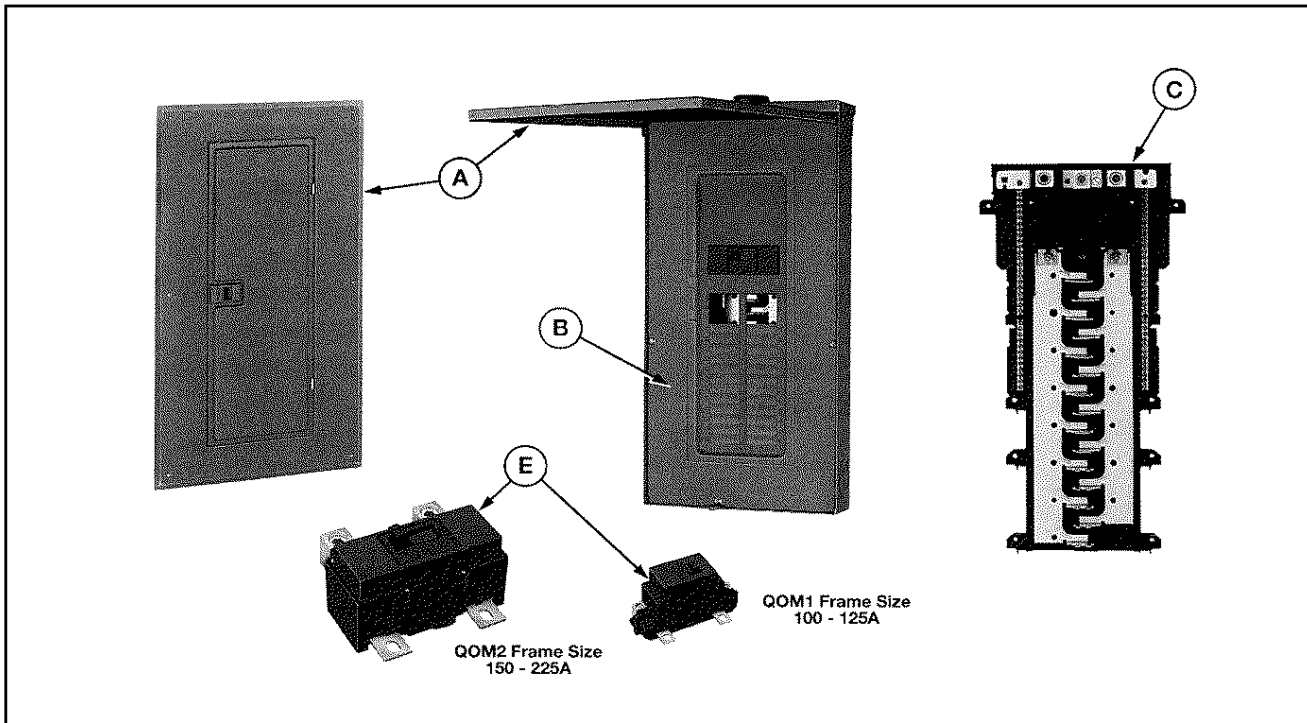

Homeline Load Centers Convertible Main Breaker

Series S01

Illustration Code		A	B	C	D	E	F
Catalog Number	Series	Cover or RB Door	Interior Trim	Interior Assembly	Neutral Assembly	Main Breaker	Neutral Bonding Hardware
HOM8-16M100C	S01	HOMC8UC	...	HOM8-16M100CI	N/A	QOM100VH	40283-458-50
HOM8-16M100TC	S01	HOMC8UC	...	HOM8-16M100TCI	N/A	QOM100VH	40283-458-50
HOM8-16M100RB	S01	40548-022-08	40565-137-01	HOM8-16M100RBI	N/A	QOM100VH	40283-458-50
HOM12M100C	S01	HOMC12UC	...	HOM12M100CI	N/A	QOM100VH	40283-458-50
HOM12M100RB	S01	40548-022-08	40565-137-01	HOM12M100RBI	N/A	QOM100VH	40283-458-50
HOM12-24M100TC	S01	HOMC12UC	...	HOM12-24M100TCI	N/A	QOM100VH	40283-458-50
HOM20M100C	S01	HOMC20UC	...	HOM20M100CI	N/A	QOM100VH	40283-458-50
HOM20M100RB	S01	40548-022-09	40565-134-01	HOM20M100RBI	N/A	QOM100VH	40283-458-50
HOM24M100C	S01	HOMC24UC	...	HOM24M100CI	N/A	QOM100VH	40283-458-50
HOM12-24M125C	S01	HOMC12UC	...	HOM12-24M125CI	N/A	QOM125VH	40283-458-50
HOM12-24M125TC	S01	HOMC12UC	...	HOM12-24M125TCI	N/A	QOM125VH	40283-458-50
HOM24M125C	S01	HOMC24UC	...	HOM24M125CI	N/A	QOM125VH	40283-458-50
HOM24M125RB	S01	40548-022-04	40565-036-01	HOM24M125RBI	N/A	QOM125VH	40283-458-50
HOM16-32M150TC	S01	HOMC16UC	...	HOM16-32M150TCI	N/A	QOM2150VH	40283-458-50
HOM20-30M150TC	S01	HOMC20UC	...	HOM20-30M150TCI	N/A	QOM2150VH	40283-458-50
HOM30M150C	S01	HOMC30UC	...	HOM30M150CI	N/A	QOM2150VH	40283-458-50
HOM30M150RB	S01	40548-022-07	40565-135-01	HOM30M150RBI	N/A	QOM2150VH	40283-458-50
HOM12-24M200TC	S01	HOMC16UC	...	HOM12-24M200TCI	N/A	QOM2200VH	40283-458-50
HOM16-32M200TC	S01	HOMC16UC	...	HOM16-32M200TCI	N/A	QOM2200VH	40283-458-50
HOM20-40M200C	S01	HOMC20UC	...	HOM20-40M200CI	N/A	QOM2200VH	40283-458-50
HOM20-40M200TC	S01	HOMC20UC	...	HOM20-40M200TCI	N/A	QOM2200VH	40283-458-50
HOM20-40M200RB	S01	40548-022-04	40565-038-01	HOM20-40M200RBI	N/A	QOM2200VH	40283-458-50
HOM30M200C	S01	HOMC30UC	...	HOM30M200CI	N/A	QOM2200VH	40283-458-50
HOM30M200RB	S01	40548-022-07	40565-135-01	HOM30M200RBI	N/A	QOM2200VH	40283-458-50
HOM30-40M200TC	S01	HOMC30UC	...	HOM30-40M200TCI	N/A	QOM2200VH	40283-458-50
HOM40M200C	S01	HOMC40UC	...	HOM40M200CI	N/A	QOM2200VH	40283-458-50
HOM40M200RB	S01	40563-055-50	40565-136-01	HOM40M200RBI	N/A	QOM2200VH	40283-458-50
HOM42M225C	S01	HOMC42UC	...	HOM42M225CI	N/A	QOM2225VH	40283-458-50

Indoor cover door hinge 40545-092-01

Indoor cover mounting screw (1/4") 40205-130-02

Indoor cover door latch:

Latch 40545-087-01

Latch spring 40545-088-01

RB trim mounting screw (1/2") 40205-130-01

RB door mounting screws 21427-171-61

Main breaker & main lugs keps nut 23427-020-01

N/A - not available

Replacement boxes are not available.

DANGER: Hazard of electrical shock or burn. TURN OFF POWER supplying equipment before working inside. Replace all parts and close covers before energizing. Failure to follow these precautions can result in death or personal injury.