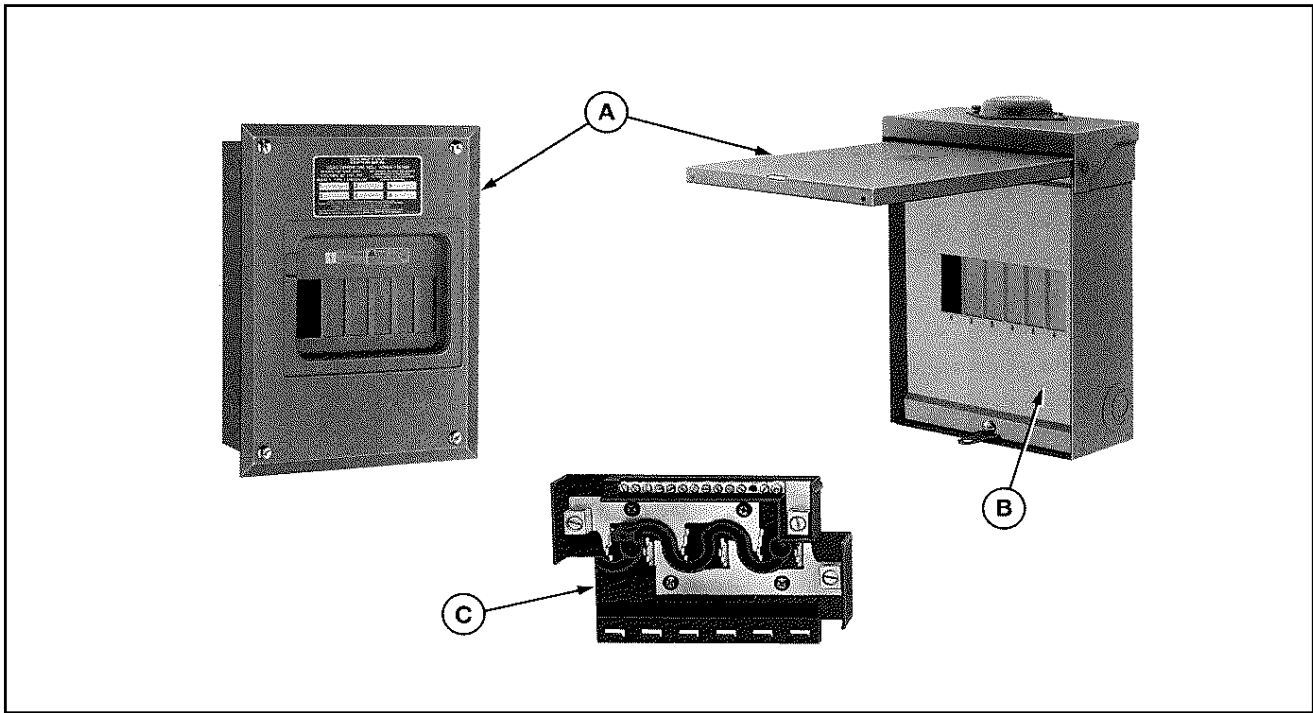

Homeline Load Centers Fixed Main Lugs

Series 1

Illustration Code		A	B	C	D	E
Catalog Number	Series	Cover or RB Door	Interior Trim	Interior Assembly	Main Lugs	Neutral Bonding Screw
HOM6-12L100F	1	40558-018-01	...	40558-057-50	N/A	40205-020-01
HOM6-12L100S	1	40558-017-01	...	40558-057-50	N/A	40205-020-01
HOM6-12L100RB	1	40558-103-01	40558-021-01	40558-057-50	N/A	40205-020-01

Flush & surface cover mounting screw (3/4") 40205-130-02
Replacement covers do not have labels applied.
Replacement boxes are not available.

RB trim mounting screw (1/2") 40205-130-01
RB door mounting screws - 21427-171-61
N/A - not available

DANGER: Hazard of electrical shock or burn. TURN OFF POWER supplying equipment before working inside. Replace all parts and close covers before energizing. Failure to follow these precautions can result in death or personal injury.