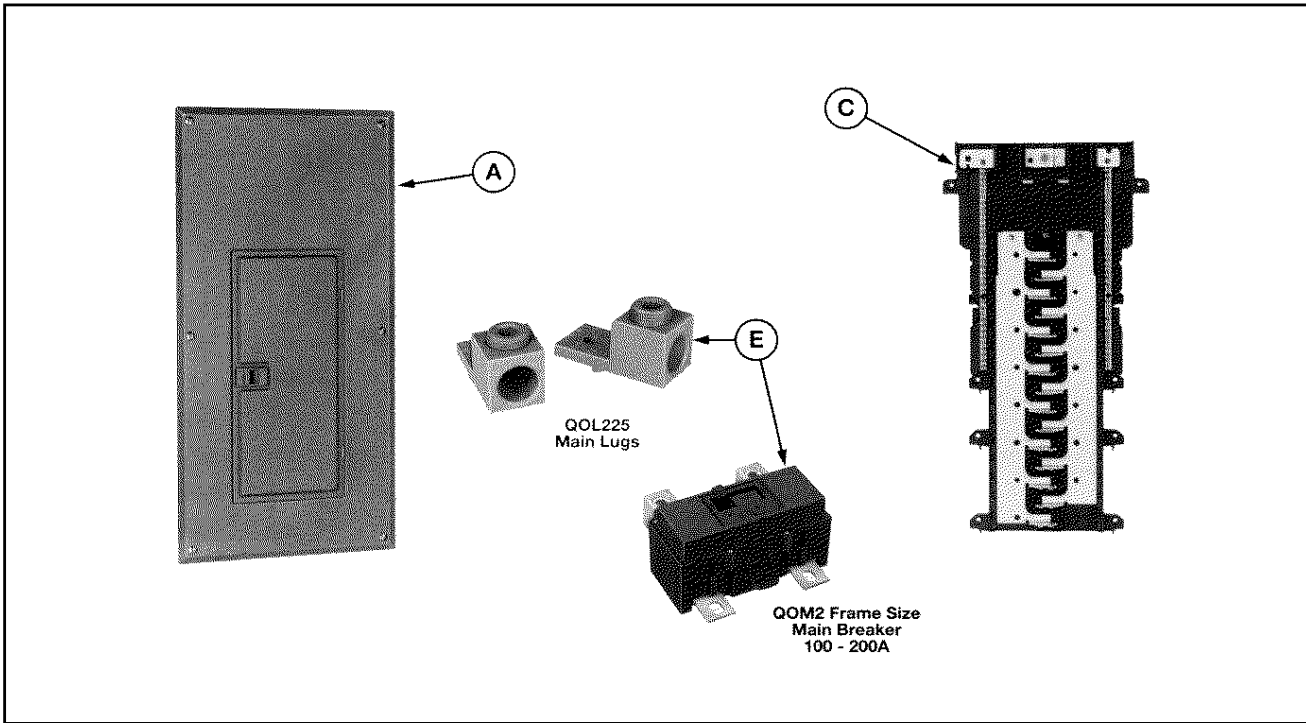

Homeline Load Centers Universal Mains

Series S01

Illustration Code		A	B	C	D	E	F
Catalog Number	Series	Cover or RB Door	Interior Trim	Interior Assembly	Neutral Assembly	Main Lugs or Main Breaker	Neutral Bonding Hardware
HOM16-32U200TC	S01	HOMC16UC	...	HOM16-32U200TCI	N/A	QOL225 or QOM2-VH	40283-458-50
HOM20-40U200TC	S01	HOMC20UC	...	HOM20-40U200TCI	N/A	Main Breaker (200A Max.)	40283-458-50
HOM30-40U200TC	S01	HOMC30UC	...	HOM30-40U200TCI	N/A	See table below.	40283-458-50

Indoor cover door hinge 40545-092-01
Indoor cover mounting screw (1/4") 40205-130-02
Indoor cover door latch:
Latch 40545-087-01
Latch spring 40545-088-01

Main breaker & main lugs keps nut 23427-020-01
N/A - not available
Replacement boxes are not available.

Field Installable Main Circuit Breaker

See field-installed main breaker in load center for ampere rating.

QOM2 Frame Size

Ampere Rating	Main Breaker Catalog Number
100	QOM2100VH
125	QOM2125VH
150	QOM2150VH
175	QOM2175VH
200	QOM2200VH

DANGER: Hazard of electrical shock or burn. TURN OFF POWER supplying equipment before working inside. Replace all parts and close covers before energizing. Failure to follow these precautions can result in death or personal injury.